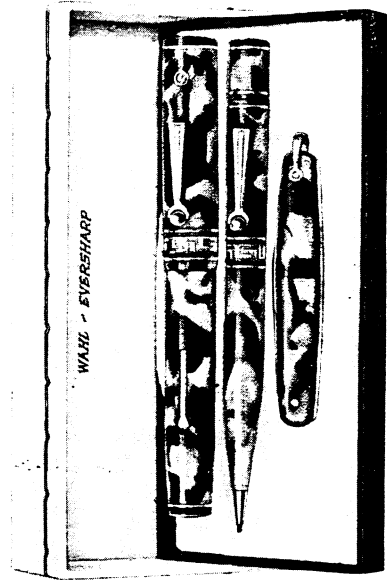

WAHL-EVERSHARP
Personal-Point
FOUNTAIN PENS

HERE is an unusual combination for the man who has a taste for utility—a WAHL-EVERSHARP *Personal-Point Fountain Pen* with EVERSHARP to match, also a beautiful knife, the handle being of the same material as the pen and pencil. The knife has two blades of the best quality steel. Can be carried in vest pocket or on end of watch chain. This Black and Pearl Pyralin combination is packed in special Modernistic gift box. This set is also furnished in Bronze-Green, the newest of WAHL-EVERSHARP creations. Sold only in combination.

Illustrated

Pen No. 8404C	BLACK	AND PEARL	Set: $12.50
Pencil No. 4004C	BLACK		
Knife No. N-04	PEARL		
Pen No. 8604C	BLACK	AND PEARL	Set: $15.00
Pencil No. 4204C	BLACK		
Knife No. N-04	PEARL		
Pen No. 8605C	BRONZE-	GREEN	Set: $15.00
Pencil No. 4205C	BRONZE-		
Knife No. N-05	GREEN		

N-04 4204 C 8604 C